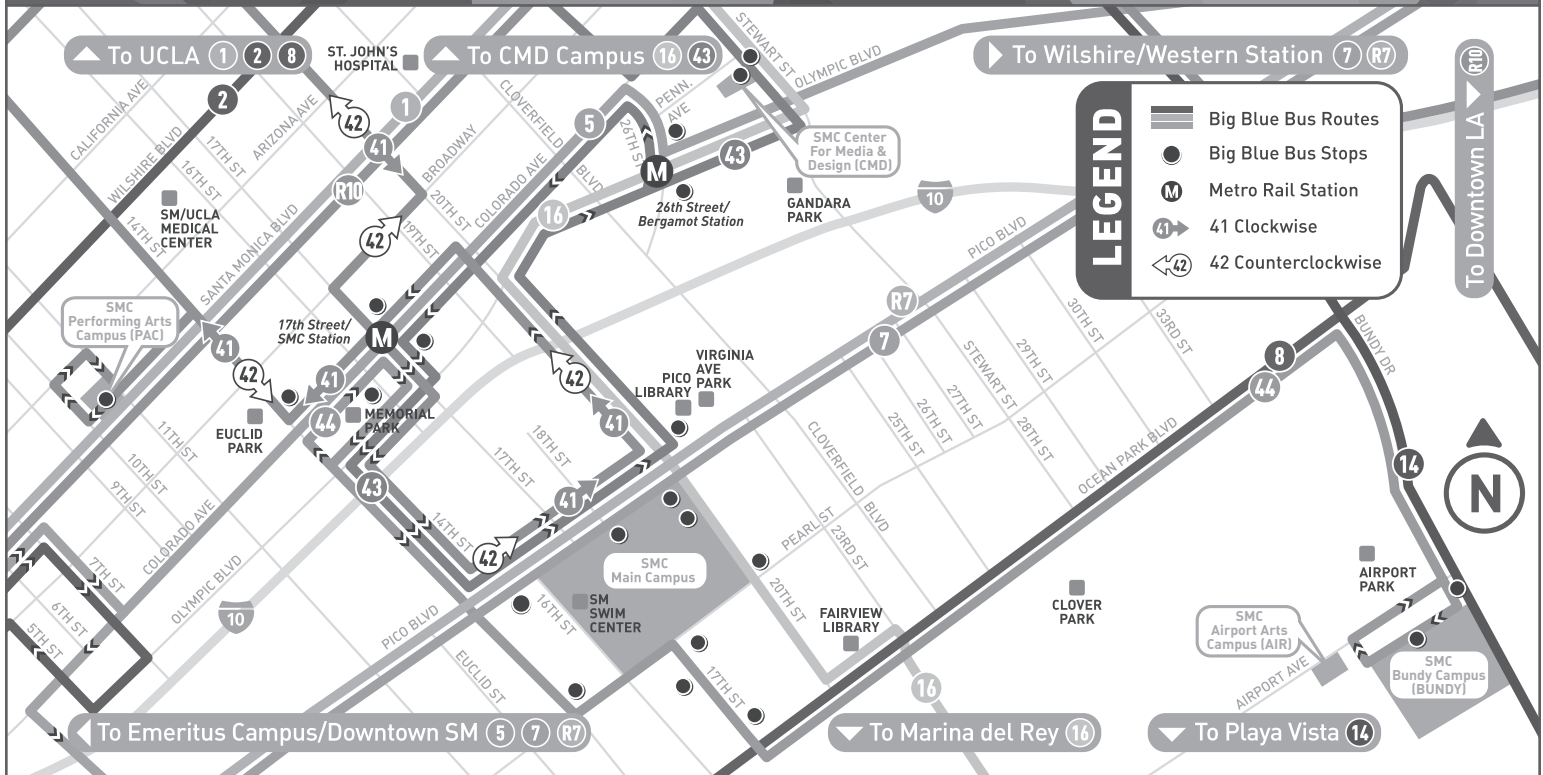

big blue bus

Any Line, Any Time

Ride Big Blue Bus to all SMC campuses!

February 2020 Highlights Include:

- 7** Minor schedule adjustments on **all days** to help keep buses on time.
- R7** **Eastbound weekday** trips at 1:50pm, 2:18pm, and 2:41pm discontinued.
- 8** Schedule adjustments on **all days** to help keep buses on time.
- 14** Select trips extended to serve Inglewood via I-405 on **all days**. Schedule adjustments on **all days** to help keep buses on time.
- 41** **Weekend** service adjusted to every 30-40 minutes all day.
- 44** Minor schedule adjustments on **weekdays** to help keep buses on time.

For updated schedules and maps, visit bigbluebus.com/servicechange • bigbluebus.com/smc • 310.451.5444

Campus Locations

Main Campus
1900 Pico Blvd.
Santa Monica, CA 90405

Center for Media & Design (CMD)
1660 Stewart St.
Santa Monica, CA 90404

Airport Arts Campus (AIR)
2800 Airport Ave.
Santa Monica, CA 90405

Bundy Campus (BUNDY)
3171 S. Bundy Dr.
Los Angeles, CA 90066

Emeritus Campus (EC)
1227 2nd St.
Santa Monica, CA 90401

Performing Arts Campus (PAC)
1310 11th St.
Santa Monica, CA 90401

For more on sustainable transportation go to:
smc.edu/transportation