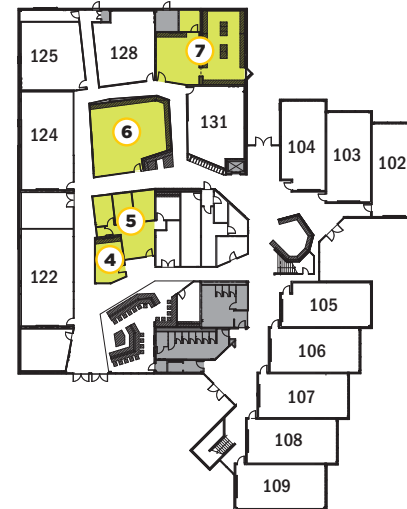

## BUILDING C

LEVEL 1

- 1 Cafeteria (Everytable)
- 2 Theater (Room 180)

LEVEL 2

- 3 Walkway to Building D

## BUILDING D

LEVEL 1

- 4 VR Lab (Room 118)
- 5 Student Services (Room 116)
- 6 Interaction Design Studio
- 7 Corsair Newspaper Newsroom (Room 130)

LEVEL 2

- 8 Computer Lab (Room 216)
- 9 Faculty and Administrative Offices (Suite 240)