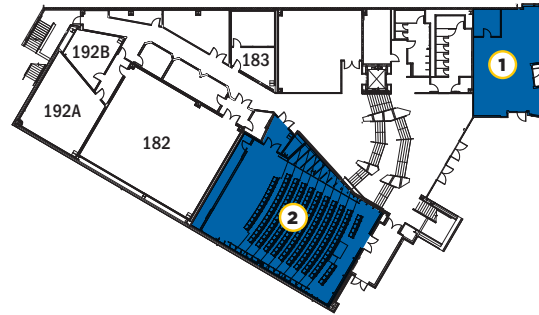

# CENTER FOR MEDIA & DESIGN

1660 Stewart Street, Santa Monica, CA 90404 • smc.edu/cmd

**B** Bus Stop (BBB #16 & #43)

**M** Metro Stop (26th St/Bergamont Station)

**C** Ride Share

**♿** Paratransit Stop

**🚭** Smoking Permitted Areas  
 We're a Smoke-Free Campus.

**P** Parking

**🚲** Bicycle Parking

**♿** Accessible Entrances  
 Entrances in buildings not marked  
 are accessible. Accessible parking  
 available in every lot.

**🛗** Elevators

## SMC MAIN & SATELLITE CAMPUSES

- **MAIN CAMPUS** 1900 Pico Blvd.
- **AIRPORT ARTS CAMPUS (AIR)** 2800 Airport Ave.
- **BUNDY CAMPUS (BUNDY)** 3171 S. Bundy Dr., Los Angeles  
 Noncredit Initiatives/Registration
- **DISTRICT OFFICES** 2714 Pico Blvd.  
 Business & Payroll Services | Human Resources | Superintendent/President's Office
- **EMERITUS CAMPUS (EC)** 1227 2nd St.  
 Community Education | Emeritus Program for Older Adults
- **MALIBU CAMPUS (MALBU)** 23555 Civic Center Way, Malibu
- **PERFORMING ARTS CENTER (PAC)** 1310 11th St.  
 Pete and Susan Barrett Art Gallery | Music Hall | The Edey  
 The Eli and Edythe Broad Stage
- **SANTA MONICA EARLY CHILDHOOD LAB SCHOOL (ECLS)** 1802 4th St.

## BUILDING C

LEVEL 1

- 1 Cafeteria (Everytable)
- 2 Theater (Room 180)

LEVEL 2

- 3 Walkway to Building D