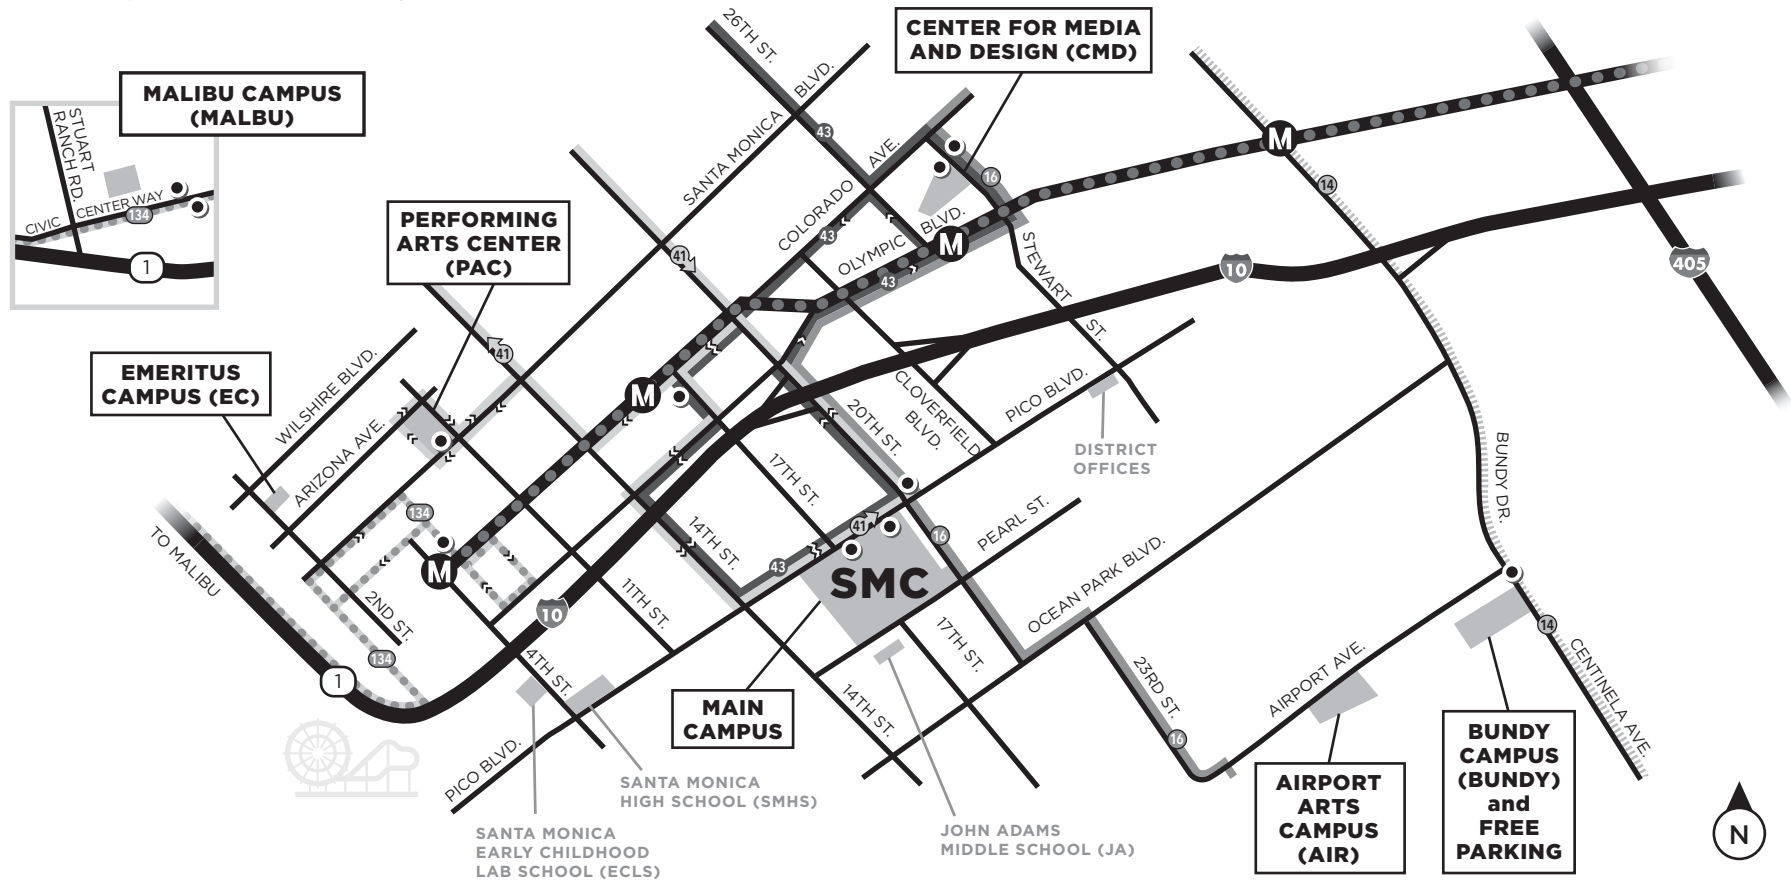

Santa Monica College

SMC Campuses and Program Sites

SMC CAMPUSES

Main Campus

1900 Pico Boulevard
Santa Monica, CA 90405

Airport Arts Campus (AIR)

2800 Airport Avenue
Santa Monica, CA 90405

Bundy Campus (BUNDY)

Santa Monica Early Childhood Lab School (ECLS)

1802 4th Street
Santa Monica, CA 90401

Santa Monica High School (SMHS)

601 Pico Boulevard
Santa Monica, CA 90405

Route #14 in hash gray connects the Metro E Line and Bundy campus (BUNDY).

Route #16 in medium gray connects the Metro E Line, SMC main campus, and Center for Media and Design (CMD). (Weekday only.)

Route #43 in dark gray connects the Metro E Line, SMC main campus, and Center for Media and Design (CMD). (Weekday only.)

Route #41 in light gray connects the Metro E Line, SMC main campus, and Performing Arts Center (PAC). (Weekday only.)

Route #134 by Metro in dotted gray connects the Metro E Line and Malibu campus (MALBU).