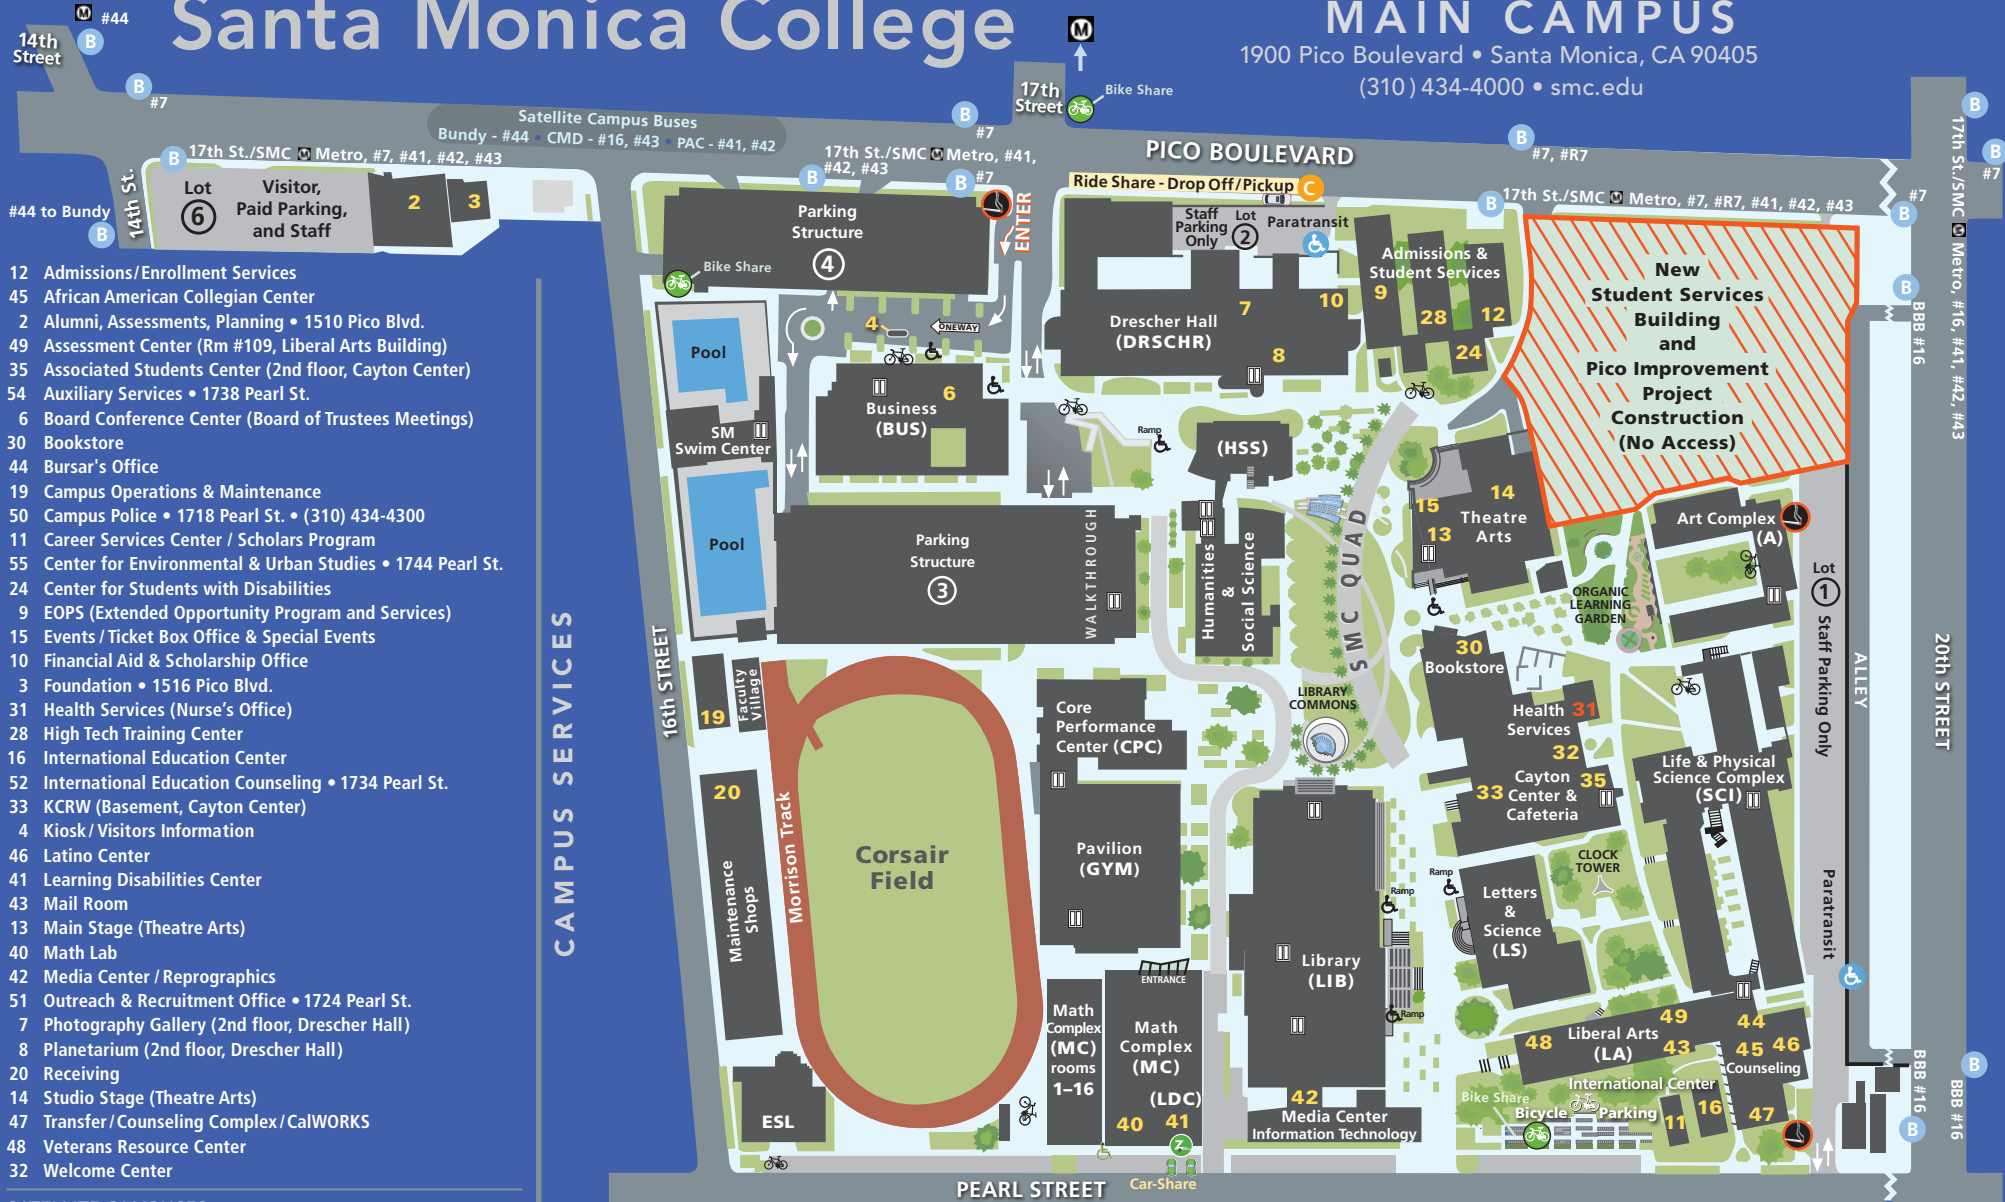

Santa Monica College

MAIN CAMPUS

1900 Pico Boulevard • Santa Monica, CA 90405
(310) 434-4000 • smc.edu

- 12 Admissions/Enrollment Services
 - 45 African American Collegian Center
 - 2 Alumni, Assessments, Planning • 1510 Pico Blvd.
 - 49 Assessment Center (Rm #109, Liberal Arts Building)
 - 35 Associated Students Center (2nd floor, Cayton Center)
 - 54 Auxiliary Services • 1738 Pearl St.
 - 6 Board Conference Center (Board of Trustees Meetings)
 - 30 Bookstore
 - 44 Bursar's Office
 - 19 Campus Operations & Maintenance
 - 50 Campus Police • 1718 Pearl St. • (310) 434-4300
 - 11 Career Services Center / Scholars Program
 - 55 Center for Environmental & Urban Studies • 1744 Pearl St.
 - 24 Center for Students with Disabilities
 - 9 EOPS (Extended Opportunity Program and Services)
 - 15 Events / Ticket Box Office & Special Events
 - 10 Financial Aid & Scholarship Office
 - 3 Foundation • 1516 Pico Blvd.
 - 31 Health Services (Nurse's Office)
 - 28 High Tech Training Center
 - 16 International Education Center
 - 52 International Education Counseling • 1734 Pearl St.
 - 33 KCRW (Basement, Cayton Center)
 - 4 Kiosk / Visitors Information
 - 46 Latino Center
 - 41 Learning Disabilities Center
 - 43 Mail Room
 - 13 Main Stage (Theatre Arts)
 - 40 Math Lab
 - 42 Media Center / Reprographics
 - 51 Outreach & Recruitment Office • 1724 Pearl St.
 - 7 Photography Gallery (2nd floor, Drescher Hall)
 - 8 Planetarium (2nd floor, Drescher Hall)
 - 20 Receiving
 - 14 Studio Stage (Theatre Arts)
 - 47 Transfer/Counseling Complex/CalWORKS
 - 48 Veterans Resource Center
 - 32 Welcome Center
- SATELLITE CAMPUSES**
- Administration • 2714 Pico Blvd.
 - Airport Arts Campus • 2800 Airport Ave.
 - Art Gallery • Performing Arts Center • 1310 11th St.
 - Bundy Campus and Shuttle Parking • 3171 S. Bundy Dr.
 - Business & Payroll Services • 2714 Pico Blvd.
 - Center for Media and Design (CMD) • 1660 Stewart St.
 - Community Education • 3171 S. Bundy Dr.
 - Emeritus Campus • 1227 2nd St.
 - Human Resources • 2714 Pico Blvd.
 - Performing Arts Center (PAC) & The Broad • 1310 11th St.
 - Personnel Commission • 2714 Pico Blvd.
 - The Edge at PAC • 1310 11th St.
 - The Eli and Edythe Broad Stage at PAC • 1310 11th St.