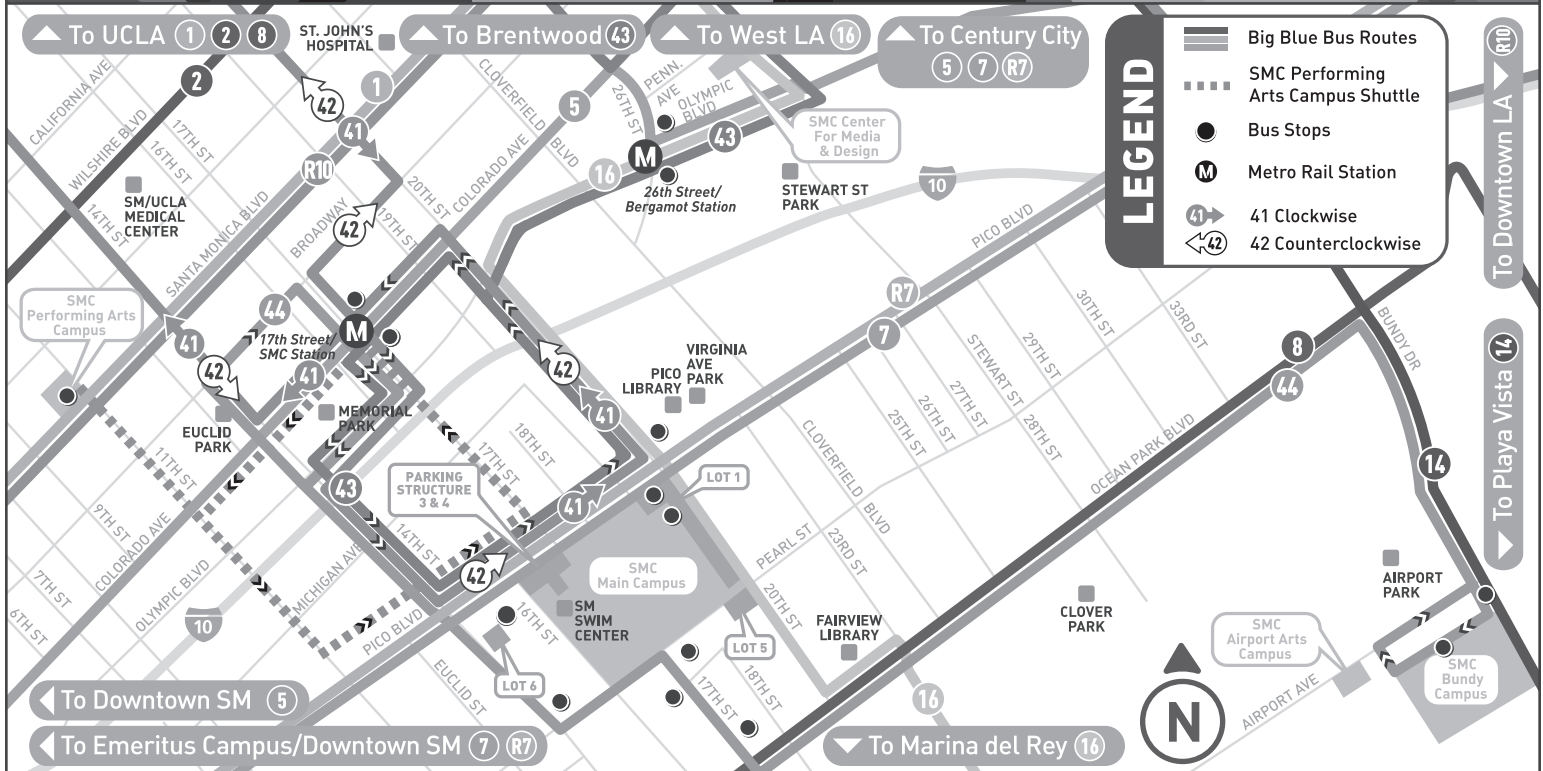

Any Line, Any Time

Ride Big Blue Bus To and From Campus!

bigbluebus February 2018 Highlights Include:

R7 —
Detour at Wilshire Blvd.
and Western Ave. becomes
permanent route.

41 42 —
Route change near
17th St./SMC Station;
weekday service improve
to SMC improved to every
10 minutes or less from
the station.

43 —
Major schedule
adjustments to help
keep buses on time.

For updated schedules and maps, visit bigbluebus.com/servicechange. • bigbluebus.com/smc • 310.451.5444

Campus Locations

Main Campus
1900 Pico Blvd.
Santa Monica, CA 90405

Airport Arts Campus
2800 Airport Ave.
Santa Monica, CA 90405

Emeritus Campus
1227 2nd St.
Santa Monica, CA 90401

Center for Media & Design
1660 Stewart St.
Santa Monica, CA 90404

Bundy Campus
3171 S. Bundy Dr.
Los Angeles, CA 90066

Performing Arts Campus (PAC)
1310 11th St.
Santa Monica, CA 90401

For more on sustainable
transportation go to:
smc.edu/transportation