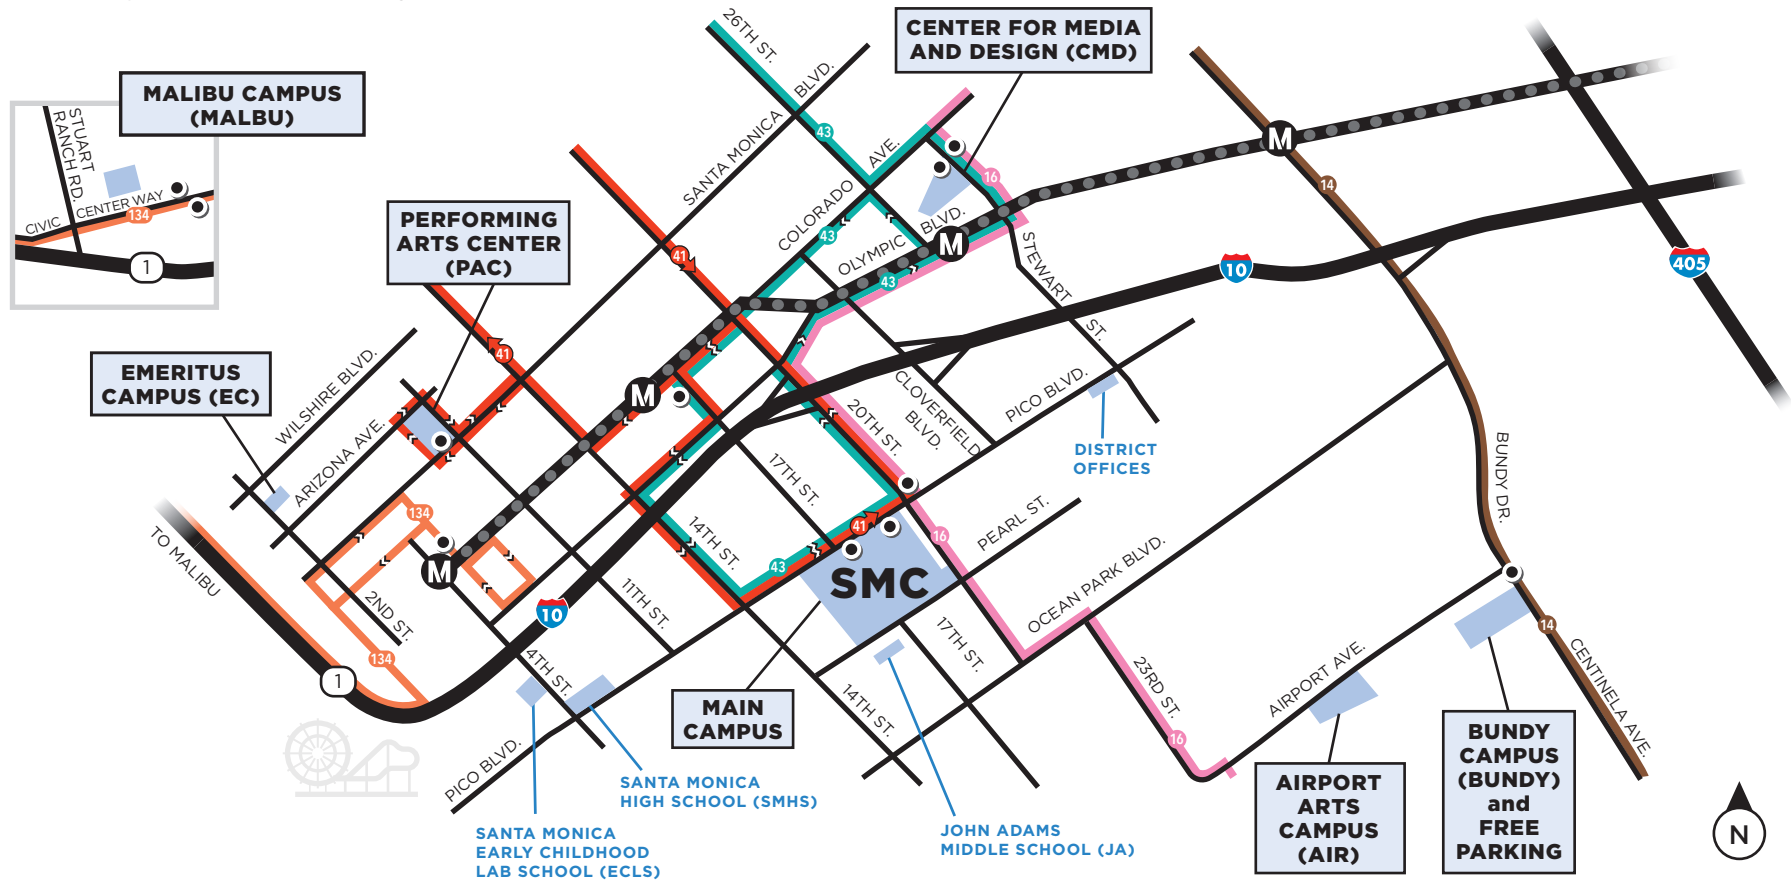

Santa Monica College

SMC Campuses and Program Sites

SMC CAMPUSES

Main Campus

1900 Pico Boulevard
Santa Monica, CA 90405

Airport Arts Campus (AIR)

2800 Airport Avenue
Santa Monica, CA 90405

Bundy Campus (BUNDY)

Santa Monica Early Childhood Lab School (ECLS)

1802 4th Street
Santa Monica, CA 90401

Santa Monica High School (SMHS)

601 Pico Boulevard
Santa Monica, CA 90405

Route #14 connects the Metro E Line and Bundy campus (BUNDY).

Route #16 connects the Metro E Line, SMC main campus, and Center for Media and Design (CMD). (Weekday only.)

Route #43 connects the Metro E Line, SMC main campus, and Center for Media and Design (CMD). (Weekday only.)

Route #41 connects the Metro E Line, SMC main campus, and Performing Arts Center (PAC). (Weekday only.)

Route #134 by Metro connects the Metro E Line and Malibu campus (MALBU).

Lyft available between SMC main campus and Bundy/Airport Arts Campuses (BUNDY/AIR) and CMD and PAC, after BBB ends service.